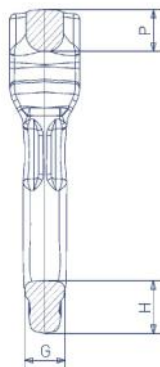

Joker (Webbing / Round Sling) Hooks

Grade 80 Joker (Sling) Hook

- ◆ Use with Lifting Flat webbing slings or Round slings as a lifting hook, with the sling threaded through the hook.
- ◆ Can be used as a link to join two slings together
- ◆ Colour coded to match lifting sling colour, for easy and quick identification.

5 tonne

3 tonne

2 tonne

Use as a Hook or as a connector between lifting slings.

1 tonne

	Product Code	Dimensions In (mm)								Weight Kg	W.L.L Kg
		A	B	C	D	G	H	P	T		
	JH01	78	123	12	41	17	20	16	31	0.7	1000
	JH02	91	148	19	55	21	26	17	40	1.2	2000
	JH03	113	175	21	55	25	32	25	50	2.2	3000
	JH05	133	223	40	70	36	40	36	59.5	4.5	5000