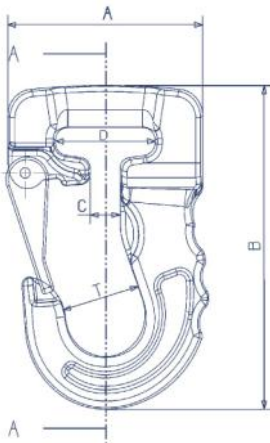

Joker (Webbing / Round Sling) Hooks

Grade 80 Joker (Sling) Hook

- ◆ Use with Lifting Flat webbing slings or Round slings as a lifting hook, with the sling threaded through the hook.
- ◆ Can be used as a link to join two slings together
- ◆ Colour coded to match lifting sling colour, for easy and quick identification.

5 tonne

3 tonne

2 tonne

Use as a Hook or as a connector between lifting slings.

1 tonne

	Product Code	Dimensions In (mm)								Weight Kg	W.L.L Kg
		A	B	C	D	G	H	P	T		
	JH01	78	123	12	41	17	20	16	31	0.7	1000
	JH02	91	148	19	55	21	26	17	40	1.2	2000
	JH03	113	175	21	55	25	32	25	50	2.2	3000
	JH05	133	223	40	70	36	40	36	59.5	4.5	5000