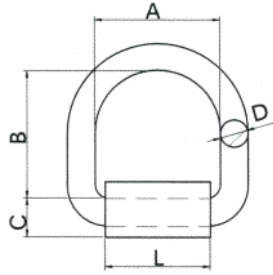

G80 Weld On Lifting Point with Spring

Product Code	Size AxBxD	Dimensions (mm)		M.B.S. (Lbs)
		L	C	
25801	2 1/4" x 2 1/2" x 1/2"	44.8	15.5	12,000
25802	3"x3"x5/8"	63	23.4	18,000
25803	3"x3"x3/4"	63	25.4	26,500
25804	3"x3"x1"	64	30.8	47,000
25805	3"x4"x1"	64	30.8	47,000

Clevis Grab Hook

Product code	Size of Chain	WLL	B	E	P	R
LBGH1	3/8"		.48	.50	.47	2.63
LBGH2	1/2"		.75	.66	.63	3.19

G80 Clevis Grab Hook With Chain Support

Product code	Size (mm)	WLL (Tonne)	E (mm)	A (mm)	H (mm)	L (mm)	N.W. Kg
CGH10	10-8	3.15	13.5	12.5	30	126	0.73
CGH13	13-8	5.3	16.5	15	42.5	163	1.6

Clevis Slip Hook

Product code	Size of Chain	WLL	B	E	P	R	T
LBSH	3/8"		.59	1.14	.47	3.25	1.02
LBSH13	1/2"		.75	1.42	.63	4.00	1.38

G80 Clevis Sling Hook With Latch

Product code	Size (mm)	WLL (Tonne)	A (mm)	B (mm)	Ø (mm)	H (mm)	K (mm)	E (mm)	N.W. Kg
CLH10	10-8	3.15	13	49	46	35	104	39	1.05
CLH13	13-8	5.3	16.5	56.5	56	42.5	128	47	2