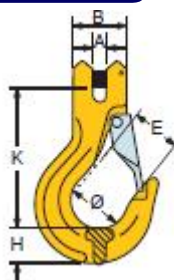

G80 Weld On Lifting Point with Spring

Product Code	Size AxBxD	Dimensions (mm)		M.B.S. (Lbs)
		L	C	
25801	2 1/4" x 2 1/2" x 1/2"	44.8	15.5	12,000
25802	3"x3"x5/8"	63	23.4	18,000
25803	3"x3"x3/4"	63	25.4	26,500
25804	3"x3"x1"	64	30.8	47,000
25805	3"x4"x1"	64	30.8	47,000

Clevis Grab Hook

Product code	Size of Chain	WLL	B	E	P	R
LBGH1	3/8"		.48	.50	.47	2.63
LBGH2	1/2"		.75	.66	.63	3.19

G80 Clevis Grab Hook With Chain Support

Product code	Size (mm)	WLL (Tonne)	E (mm)	A (mm)	H (mm)	L (mm)	N.W. Kg
CGH10	10-8	3.15	13.5	12.5	30	126	0.73
CGH13	13-8	5.3	16.5	15	42.5	163	1.6

Clevis Slip Hook

Product code	Size of Chain	WLL	B	E	P	R	T
LBSH	3/8"		.59	1.14	.47	3.25	1.02
LBSH13	1/2"		.75	1.42	.63	4.00	1.38

G80 Clevis Sling Hook With Latch

Product code	Size (mm)	WLL (Tonne)	A (mm)	B (mm)	Ø (mm)	H (mm)	K (mm)	E (mm)	N.W. Kg
CLH10	10-8	3.15	13	49	46	35	104	39	1.05
CLH13	13-8	5.3	16.5	56.5	56	42.5	128	47	2