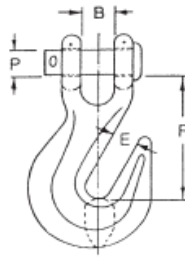

G80 Weld On Lifting Point with Spring

Product Code	Size AxBxD	Dimensions (mm)		M.B.S. (Lbs)
		L	C	
25801	2 1/4" x 2 1/2" x 1/2"	44.8	15.5	12,000
25802	3"x3"x5/8"	63	23.4	18,000
25803	3"x3"x3/4"	63	25.4	26,500
25804	3"x3"x1"	64	30.8	47,000
25805	3"x4"x1"	64	30.8	47,000

Clevis Grab Hook

Product code	Size of Chain	WLL	B	E	P	R
LBGH1	3/8"		.48	.50	.47	2.63
LBGH2	1/2"		.75	.66	.63	3.19

G80 Clevis Grab Hook With Chain Support

Product code	Size (mm)	WLL (Tonne)	E (mm)	A (mm)	H (mm)	L (mm)	N.W. Kg
CGH10	10-8	3.15	13.5	12.5	30	126	0.73
CGH13	13-8	5.3	16.5	15	42.5	163	1.6

Clevis Slip Hook

Product code	Size of Chain	WLL	B	E	P	R	T
LBSH	3/8"		.59	1.14	.47	3.25	1.02
LBSH13	1/2"		.75	1.42	.63	4.00	1.38

G80 Clevis Sling Hook With Latch

Product code	Size (mm)	WLL (Tonne)	A (mm)	B (mm)	Ø (mm)	H (mm)	K (mm)	E (mm)	N.W. Kg
CLH10	10-8	3.15	13	49	46	35	104	39	1.05
CLH13	13-8	5.3	16.5	56.5	56	42.5	128	47	2