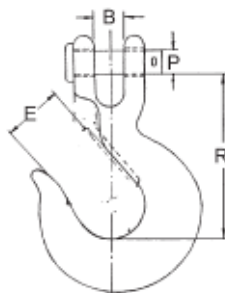

G80 Weld On Lifting Point with Spring

Product Code	Size AxBxD	Dimensions (mm)		M.B.S. (Lbs)
		L	C	
25801	2 1/4" x 2 1/2" x 1/2"	44.8	15.5	12,000
25802	3"x3"x5/8"	63	23.4	18,000
25803	3"x3"x3/4"	63	25.4	26,500
25804	3"x3"x1"	64	30.8	47,000
25805	3"x4"x1"	64	30.8	47,000

Clevis Grab Hook

Product code	Size of Chain	WLL	B	E	P	R
LBGH1	3/8"		.48	.50	.47	2.63
LBGH2	1/2"		.75	.66	.63	3.19

G80 Clevis Grab Hook With Chain Support

Product code	Size (mm)	WLL (Tonne)	E (mm)	A (mm)	H (mm)	L (mm)	N.W. Kg
CGH10	10-8	3.15	13.5	12.5	30	126	0.73
CGH13	13-8	5.3	16.5	15	42.5	163	1.6

Clevis Slip Hook

Product code	Size of Chain	WLL	B	E	P	R	T
LBSH	3/8"		.59	1.14	.47	3.25	1.02
LBSH13	1/2"		.75	1.42	.63	4.00	1.38

G80 Clevis Sling Hook With Latch

Product code	Size (mm)	WLL (Tonne)	A (mm)	B (mm)	Ø (mm)	H (mm)	K (mm)	E (mm)	N.W. Kg
CLH10	10-8	3.15	13	49	46	35	104	39	1.05
CLH13	13-8	5.3	16.5	56.5	56	42.5	128	47	2