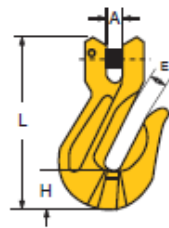

G80 Weld On Lifting Point with Spring

Product Code	Size AxBxD	Dimensions (mm)		M.B.S. (Lbs)
		L	C	
25801	2 1/4" x 2 1/2" x 1/2"	44.8	15.5	12,000
25802	3"x3"x5/8"	63	23.4	18,000
25803	3"x3"x3/4"	63	25.4	26,500
25804	3"x3"x1"	64	30.8	47,000
25805	3"x4"x1"	64	30.8	47,000

Clevis Grab Hook

Product code	Size of Chain	WLL	B	E	P	R
LBGH1	3/8"		.48	.50	.47	2.63
LBGH2	1/2"		.75	.66	.63	3.19

G80 Clevis Grab Hook With Chain Support

Product code	Size (mm)	WLL (Tonne)	E (mm)	A (mm)	H (mm)	L (mm)	N.W. Kg
CGH10	10-8	3.15	13.5	12.5	30	126	0.73
CGH13	13-8	5.3	16.5	15	42.5	163	1.6

Clevis Slip Hook

Product code	Size of Chain	WLL	B	E	P	R	T
LBSH	3/8"		.59	1.14	.47	3.25	1.02
LBSH13	1/2"		.75	1.42	.63	4.00	1.38

G80 Clevis Sling Hook With Latch

Product code	Size (mm)	WLL (Tonne)	A (mm)	B (mm)	Ø (mm)	H (mm)	K (mm)	E (mm)	N.W. Kg
CLH10	10-8	3.15	13	49	46	35	104	39	1.05
CLH13	13-8	5.3	16.5	56.5	56	42.5	128	47	2